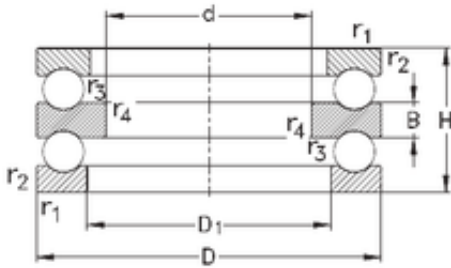

SNR BEARING Accessories LIMITED

85 mm x 150 mm x 103 mm NKE 52220 Ball bearing

Bearing No. 52220

Size	85x150x67 mm
Bore Diameter	85 mm
Outer Diameter	150 mm
Width	67 mm
d	85 mm
D	150 mm
H	67 mm
r1 min.	1,1 mm
r2 min.	1,1 mm
r3 min.	1 mm
r4 min.	1 mm
B	103 mm
D1	15 mm
Weight	4,21 Kg
Basic dynamic load rating (C)	122 kN
Basic static load rating (C0)	320 kN

52220 Bearing 2D drawings and 3D CAD models