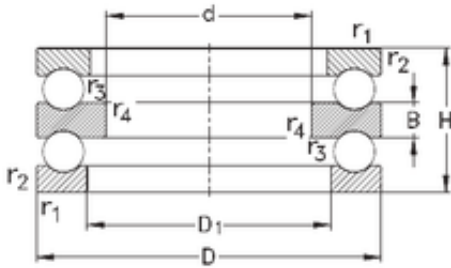

SNR BEARING Accessories LIMITED

35 mm x 85 mm x 47 mm NKE 52309 Ball bearing

Bearing No. 52309

| | |
|-------------------------------|-------------|
| Size | 35x85x52 mm |
| Bore Diameter | 35 mm |
| Outer Diameter | 85 mm |
| Width | 52 mm |
| d | 35 mm |
| D | 85 mm |
| H | 52 mm |
| r1 min. | 1 mm |
| r2 min. | 1 mm |
| r3 min. | 0,6 mm |
| r4 min. | 0,6 mm |
| B | 47 mm |
| D1 | 12 mm |
| Weight | 1,25 Kg |
| Basic dynamic load rating (C) | 75 kN |
| Basic static load rating (C0) | 140 kN |

52309 Bearing 2D drawings and 3D CAD models