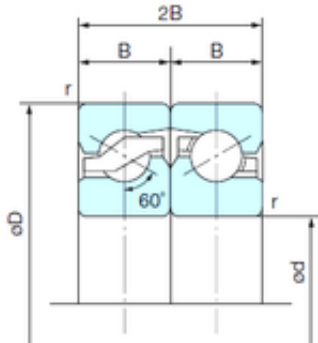

## SNR BEARING Accessories LIMITED

17 mm x 47 mm x 15 mm NACHI 17TAB04DF  
Ball bearing

Bearing No. 17TAB04DF

17TAB04DF Bearing 2D drawings and 3D CAD models

Size	17x47x15 mm
Bore Diameter	17 mm
Outer Diameter	47 mm
Width	15 mm
d	17 mm
D	47 mm
B	15 mm
C	15 mm
Angle ( ° )	60 °
r min.	1 mm
r1 min.	0.6 mm
2B	30 mm
Weight	0.13 Kg
Basic dynamic load rating (C)	25,9 kN
Basic static load rating (C0)	32 kN
Bore Type	Cylindrical Bore
Enclosure	Open
Configuration	Double Row
Bore Size	17 mm
Outside Diameter	47 mm
Width	15 mm
Fillet Radius/Chamfer	1 mm
r1	0.6 mm
Dynamic Load Rating	25,900 N
Static Load Rating	32,000 N

## SNR BEARING Accessories LIMITED

Limiting Speed - Grease	6,300 rpm
Limiting Speed - Oil	8,000 rpm
Starting Torque - Grease Lubrication	15 N · cm
da1 (min)	33.7 mm
da2 (min)	26.8 mm
Da1 (max)	33.5 mm
Da2 (max)	41 mm